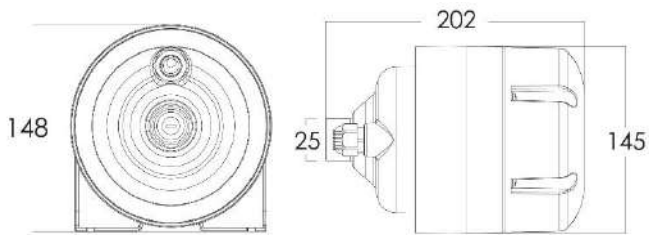

FEATURES

- Air blower is applicable in bath tub or spa tub, with 350W motors

Code	Model	Description
20360510095	AB550	500W