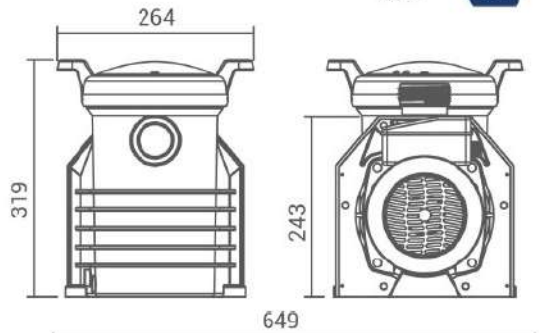

## SPECIFICATION

- Feasible union design for both imperial and metric standard
- Direct replacement for other model pumps
- Self Priming up to 3.5m above water level
- Thermal or over current protection
- Asynchronous, two poles motor
- Motor Insulation Class F
- Basket volume 3L
- IPX5 Waterproof

Remark: The performance curve above is for 50Hz models.

Code	Model	In/Outlet (inches)	Flowrate (m³/h)	Head (m)	Noise (dB)	H.P.	V	Phase	Amp
20700510530	ET075	1.5 / 2	12.4	10	63	0.75	220	1	3.5
20700510535	ET100	1.5 / 2	16.8	10	64	1.0	220	1	5
20700510540	ET150	1.5 / 2	21.5	10	65	1.5	220	1	6.8
20700510545	ET200	1.5 / 2	25	10	65	2.0	220	1	8.2
20700510550	ET300	1.5 / 2	28	10	67	3.0	220	1	10