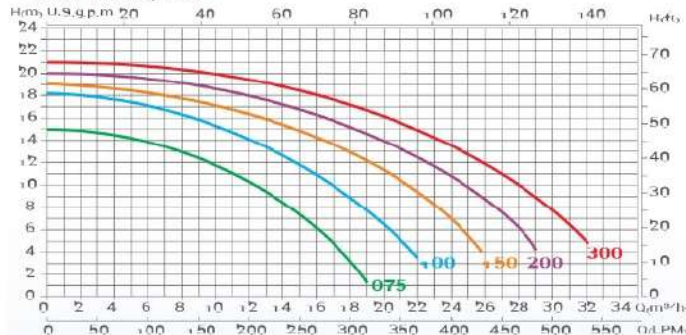

## SPECIFICATION

- Feasible union design for both imperial and metric standard
- Direct replacement for other model pumps
- Self Priming up to 3.5m above water level
- Thermal or over current protection
- Asynchronous, two poles motor
- Motor Insulation Class F
- Basket volume 3L
- IPX5 Waterproof

Remark: The performance curve above is for 50Hz models.

Code	Model	In/Outlet (inches)	Flowrate (m³/h)	Head (m)	Noise (dB)	H.P.	V	Phase	Amp
20700510530	ET075	1.5 / 2	12.4	10	63	0.75	220	1	3.5
20700510535	ET100	1.5 / 2	16.8	10	64	1.0	220	1	5
20700510540	ET150	1.5 / 2	21.5	10	65	1.5	220	1	6.8
20700510545	ET200	1.5 / 2	25	10	65	2.0	220	1	8.2
20700510550	ET300	1.5 / 2	28	10	67	3.0	220	1	10