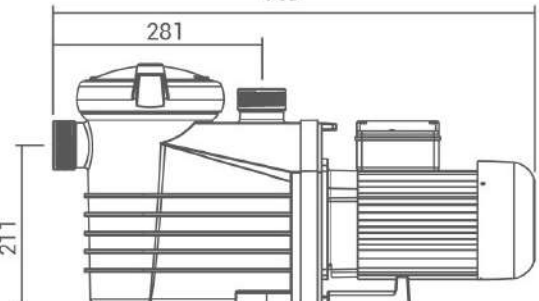

## SPECIFICATION

- Feasible union design for both imperial and metric standard
- Direct replacement for other model pumps
- Self Priming up to 3.5m above water level
- Thermal or over current protection
- Asynchronous, two poles motor
- Motor Insulation Class F
- Basket volume 3L
- IPX5 Waterproof

Remark: The performance curve above is for 50Hz models.

Code	Model	In/Outlet (inches)	Flowrate (m³/h)	Head (m)	Noise (dB)	H.P.	V	Phase	Amp
20700510530	ET075	1.5 / 2	12.4	10	63	0.75	220	1	3.5
20700510535	ET100	1.5 / 2	16.8	10	64	1.0	220	1	5
20700510540	ET150	1.5 / 2	21.5	10	65	1.5	220	1	6.8
20700510545	ET200	1.5 / 2	25	10	65	2.0	220	1	8.2
20700510550	ET300	1.5 / 2	28	10	67	3.0	220	1	10