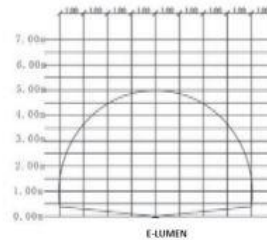

Colour Options:

1	White	2	Green
3	Blue	4	Green+Blue
5	Red+Green	6	Red+Blue
7	Mode A: Blue+ Gradual Red	8	Mode B: Green+Gradual Red
9	Mode C: Blue+Gradual Green	10	Mode D: Blue+Gradual Red
11	Mode E: RGB Colour Sequence: Red>Green>Blue	12	Auto Colour Change
13	Mode F: Four Colour Sequence: Red>Green>Blue>Purple	14	Rapid Auto Colour Change