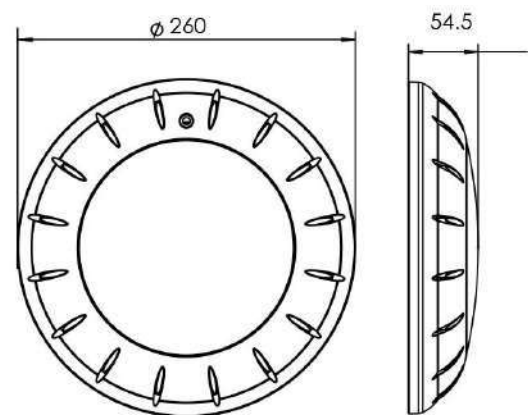

LED PANEL LIFE TIME

- 0-9000 hrs at 95% efficiency,
- 9001 - 23000 hrs at 85% efficiency,
- after 23000 hrs, the efficiency will less than 85%

Waterproof Standard	IP68
Face Ring Material	ABS/Stainless Steel
Cable	2.5m
Installation	Wall Hang

Pool Light Protection Rating : IP68 to 2m depth
Power Consumption :25W

Color	Operation Voltage	illuminance (Lux)	Color Temperature
Cool White	12~32V AC 50/60Hz	350	6500K
Warm White	12~32V AC 50/60Hz	325	3000K

Angle and distance of illumination

Cable 2.5 Meter / Waterproof Standard: IP68

Code	Model	Watt/Voltage	Face Plate
21100510426	E-LumenX-WF-L	RGB Warm White Cool White LED 25W/12V	White Face
21100510430	E-LumenX-GF-L		Gray Face
21100510436	E-LumenX-BF-L		Blue Face
21100510441	E-LumenX-SS316-L		S.S.316 Face