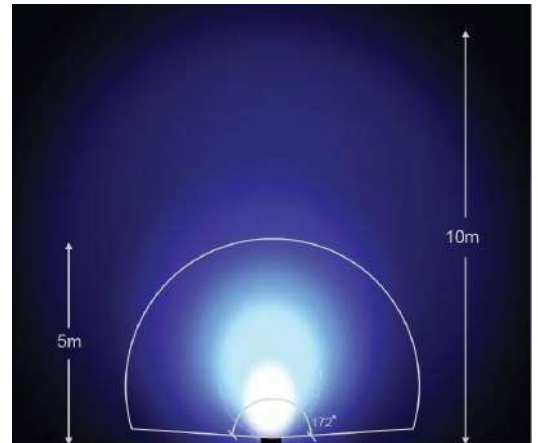

UNDERWATER LIGHTS

True Colour RGB with Warm White & Cool White LED
Synchronize colour settings of 2 zone by ColourTouch control System

Face Ring Color Options

Description	Face Ring
E-Lumen X Light 12~32V AC 50/60Hz	White
E-Lumen X Light 12~32V AC 50/60Hz	Grey
E-Lumen X Light 12~32V AC 50/60Hz	Blue
E-Lumen X Light 12~32V AC 50/60Hz	Stainless Steel

Angle and distance of illumination

Cable 2.5 Meter / Waterproof Standard: IP68

Code	Model	Watt/Voltage	Face Plate
21100510426	E-LumenX-WF-L	RGB Warm White Cool White LED 25W/12V	White Face
21100510430	E-LumenX-GF-L		Gray Face
21100510436	E-LumenX-BF-L		Blue Face
21100510441	E-LumenX-SS316-L		S.S.316 Face