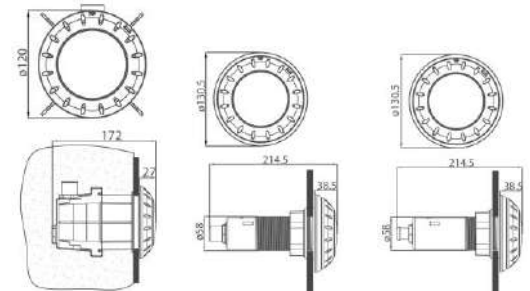

“EMAUX” E-Lumen X TOPAZ Series LED Underwater Lights Built-In Type

SLIM FIT LED LIGHT FOR MULTI-INSTALLATION

TOPAZ is a compact and powerful 13W LED light. Its slim construction and multi-installation mechanisms allow it to be fitted into pools and spas of any dimensions, providing a superb lighting effect.

FEATURES

- High energy efficiency and lumen rate.
- Innovative designs of the diffusion lens and bulb matrix provide exception reflection, brightness and angle of illumination.
- Longevity lasts for more than 9,000 hours
- The drilled holes on the face ring also contribute to the light intensity and angle of illumination by allowing light penetration throughout.
- ColorTouch Light Control Box with Remote Controller provides direct light color change and two zones synchronized color control.

- **Waterproof Standard** IP68
- **Face Ring Material** ABS
- **Cable** 2.5m
- **Installation** Built-in

TOPAZ light 12Vac 50/60Hz, Power cord length with retrofit connector: 2.5m

Code	Model	Maximum Power	illuminance (Lux)	Color Temperature
9042701	TOP13-C	13W	220 (Warm White)	3000K
9042702	TOP13-VL	13W	200 (Cool White)	6500K
9042703	TOP13-VS	13W		

Cable 2.5 Meter / Waterproof Standard: IP68

Code	Model	Watt/Voltage	Pool Type
21100510495	TOP13-C	RGB Warm White	Concrete
21100510500	TOP13-VL		Fiberglass
21100510505	TOP13-VS	LED 13W-12V	Vinyl

IP68

RGB

RoHS COMPLIANT 2011/65/EC

LED Cool White

CE

LED Warm White