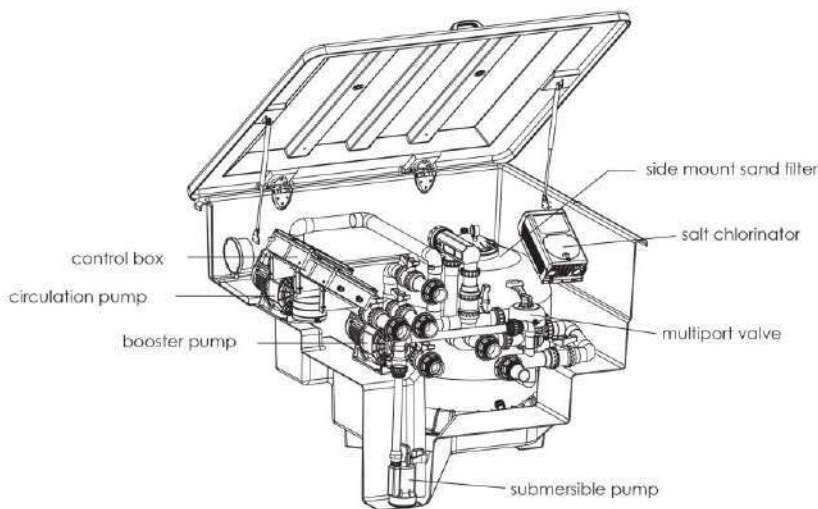

Suggested Size Of Media
0.5-0.8mm

Max Water Temperature
40°C (109°F)

Series	Pool Volume (Turnover 5 hrs/day)	Flow Rate	Filter	Pump	Salt Chlorinator (if any)	Message Pump (if any)
EMD-7	< 35m ³	7 m ³ /h	S450	SS033	SSC15-E	SR30
EMD-11	< 50m ³	10 m ³ /h	S500	SS050	SSC15-E	SR30
EMD-14	< 65m ³	13 m ³ /h	S650	SS100	SSC25-E	SR30
EMD-18	< 90m ³	18 m ³ /h	S700	SC150	SSC50-E	SR30
EMD-22	< 105m ³	21 m ³ /h	S700(B)	SC150	SSC50-E	SR30
EMD-25	< 130m ³	26 m ³ /h	S800	SB200	SSC50-E	SR30
EMD-32	< 155m ³	31 m ³ /h	S900	SB300	SSC50-E	SR30

Model	A mm	B mm	C mm	D mm
EMD-7	1330	1055	905	1210
EMD-11	1330	1055	905	1210
EMD-14	1330	1055	905	1210
EMD-18	1400	1220	1080	1340
EMD-22	1400	1220	1080	1340
EMD-25	1730	1315	1170	1630
EMD-32	1730	1315	1170	1630