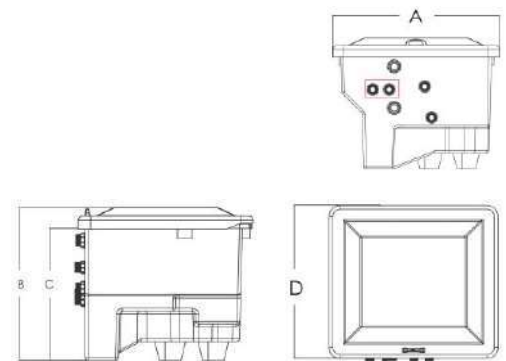

Suggested Size Of Media
0.5-0.8mm

Max Water Temperature
40°C (109°F)

Series	Pool Volume (Turnover 5 hrs/day)	Flow Rate	Filter	Pump	Salt Chlorinator (if any)	Message Pump (if any)
EMD-7	< 35m ³	7 m ³ /h	S450	SS033	SSC15-E	SR30
EMD-11	< 50m ³	10 m ³ /h	S500	SS050	SSC15-E	SR30
EMD-14	< 65m ³	13 m ³ /h	S650	SS100	SSC25-E	SR30
EMD-18	< 90m ³	18 m ³ /h	S700	SC150	SSC50-E	SR30
EMD-22	< 105m ³	21 m ³ /h	S700(B)	SC150	SSC50-E	SR30
EMD-25	< 130m ³	26 m ³ /h	S800	SB200	SSC50-E	SR30
EMD-32	< 155m ³	31 m ³ /h	S900	SB300	SSC50-E	SR30

Model	A mm	B mm	C mm	D mm
EMD-7	1330	1055	905	1210
EMD-11	1330	1055	905	1210
EMD-14	1330	1055	905	1210
EMD-18	1400	1220	1080	1340
EMD-22	1400	1220	1080	1340
EMD-25	1730	1315	1170	1630
EMD-32	1730	1315	1170	1630