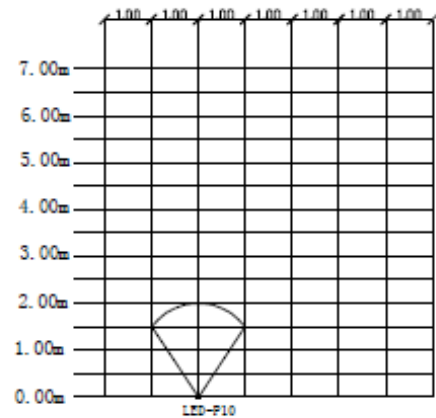

LED Cool White