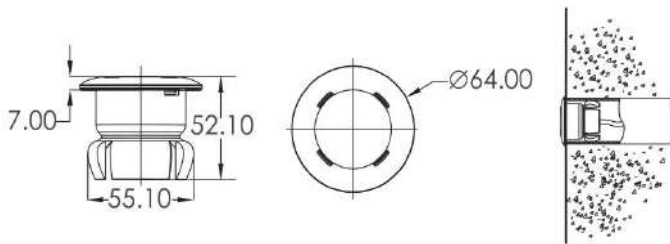

UNDERWATER LIGHTS

“EMAUX” LED-P10 Series LED Underwater Lights Built-In Type

FEATURES

- Material : ABS + UV stabilizer
- Cable 3.0 meters
- Waterproof: IP68
- Installation: With slip in 2”/63mm Class 12 PVC pipe

Auto Color Changing

LED Cool White

Cable 3.0 Meter / Waterproof Standard: IP68

Code	Model	Material	Bulb Type	W/V	LUX	Colour
21100510290	LED-P10-CW	Plastic	18 Bulbs LED Panel	1W/ 12V	170	Cool white
Code	Model	Material	Bulb Type	W/V	LUX	Colour
21100510295	LED-P10-RGB	Plastic	18 Bulbs LED Panel	1W/ 12V	124	Auto Colour Change