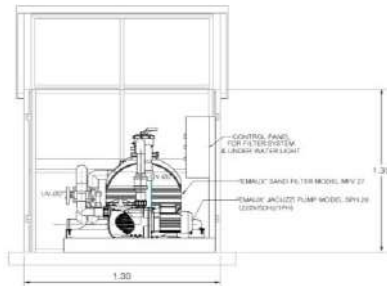

FILTRATION SYSTEMS

Fiberglass Machine Room

FEATURES

- Suggested Installation : Domestic swimming pool
- Easy Installation & Access
- Waterproof & UV resistance material

ROOM - 01

ROOM - 02

Code	Model	Descriptions
22201610005	ROOM-01 ✘	Fiber Glass Room Size W 1.30 x L 1.30 x H 1.30 meters
22201610010	ROOM-02 ✘	Fiber Glass Room Size W 1.30 x L 1.70 x H 1.30 meters