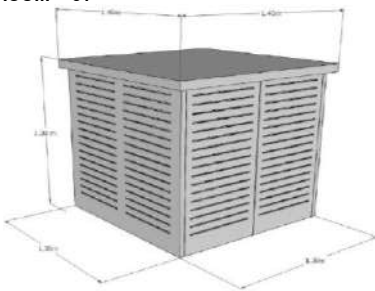

FILTRATION SYSTEMS

Fiberglass Machine Room

FEATURES

- Suggested Installation : Domestic swimming pool
- Easy Installation & Access
- Waterproof & UV resistance material

ROOM - 01

ROOM - 02

Code	Model	Descriptions
22201610005	ROOM-01 ✘	Fiber Glass Room Size W 1.30 x L 1.30 x H 1.30 meters
22201610010	ROOM-02 ✘	Fiber Glass Room Size W 1.30 x L 1.70 x H 1.30 meters