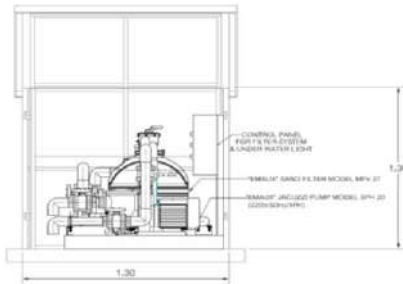

FILTRATION SYSTEMS

Fiberglass Machine Room

FEATURES

- Suggested Installation : Domestic swimming pool
- Easy Installation & Access
- Waterproof & UV resistance material

ROOM - 01

ROOM - 02

Code	Model	Descriptions
22201610005	ROOM-01 ✘	Fiber Glass Room Size W 1.30 x L 1.30 x H 1.30 meters
22201610010	ROOM-02 ✘	Fiber Glass Room Size W 1.30 x L 1.70 x H 1.30 meters