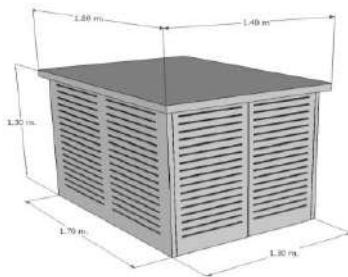

FILTRATION SYSTEMS

Fiberglass Machine Room

FEATURES

- Suggested Installation : Domestic swimming pool
- Easy Installation & Access
- Waterproof & UV resistance material

ROOM - 01

ROOM - 02

Code	Model	Descriptions
22201610005	ROOM-01 ✘	Fiber Glass Room Size W 1.30 x L 1.30 x H 1.30 meters
22201610010	ROOM-02 ✘	Fiber Glass Room Size W 1.30 x L 1.70 x H 1.30 meters