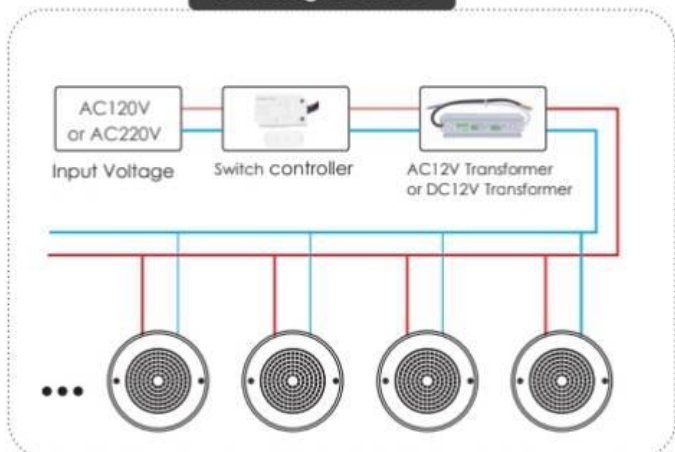

Wire Diagram

For Single Color