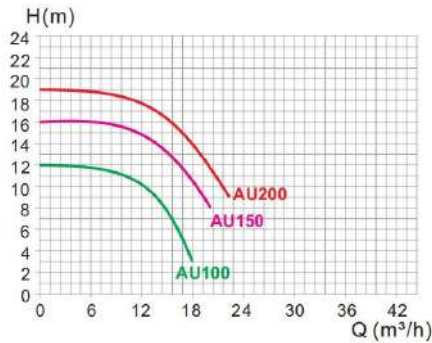

### FEATURES:

- IP55 waterproof standard
- Ultra Quiet.
- Maximum working pressure up to 7kg/cm<sup>2</sup>
- 316 stainless steel shaft
- Graphite/ceramic mechanical seal
- Suitable for maximum hot water temperature up to 70°C

### PUMP PERFORMANCE CURVE :

### PUMP DIMENSION :