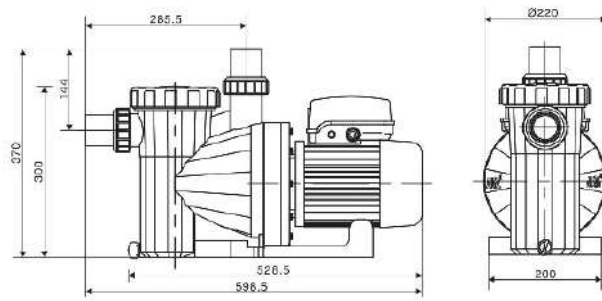

### FEATURES:

- IP55 waterproof standard
- Ultra Quiet.
- Maximum working pressure up to 7kg/cm<sup>2</sup>
- 316 stainless steel shaft
- Graphite/ceramic mechanical seal
- Suitable for maximum hot water temperature up to 70°C

### PUMP PERFORMANCE CURVE :

### PUMP DIMENSION :

### SPECIFICATION AND SIZE :

Model	Voltage	Connection Size	Power	Weight	L(mm)	W(mm)	H(mm)
AU100	220V	50mm	0.75KW	15.2kg	528.5	220	300
AU150	220V	50mm	1.1KW	15.6kg	528.5	220	300
AU200	220V	50mm	1.5KW	16.0kg	528.5	220	300