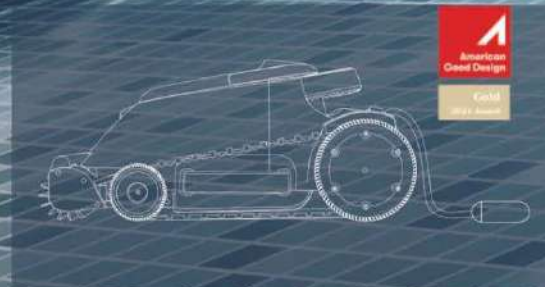

Innovative design for modern living

American Good Design