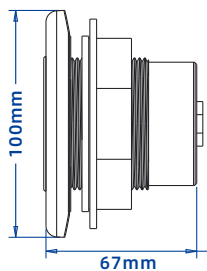

2 Inch Threading

HT026C