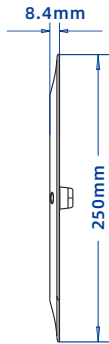

Ultra FLAT WALL MOUNTED LIGHT

HT009C

RGB	900LM/18W	1150LM/23W
WHITE	2100LM/21W	2600LM/26W

HT219S

RGB	250 LM/5 W
WHITE	600 LM/6 W

HT219M

RGB	500 LM/10 W
WHITE	1100 LM/11 W

HT219L