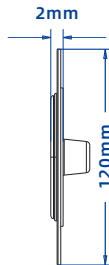

Ultra FLAT WALL MOUNTED LIGHT

HT009C

RGB	900LM/18W	1150LM/23W
WHITE	2100LM/21W	2600LM/26W

HT219S

RGB	250 LM/5 W
WHITE	600 LM/6 W

HT219M

RGB	500 LM/10 W
WHITE	1100 LM/11 W

HT219L