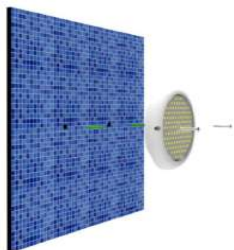

**Middle Size Wall mounted design!
Well fitting for the Concrete Pools.**

HT302