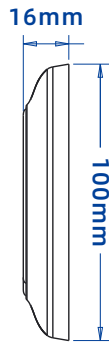

**Middle Size Wall mounted design!
Well fitting for the Concrete Pools.**

HT312

Detailed Features:

- ✓ Made of super bright LED with high quality up to 7w.
- ✓ The technology of True PWM is adopted.
- ✓ Acid-proof, alkali-proof and UV resistant.
- ✓ The lamp is filled with epoxy inside, which make it 100% waterproof.
- ✓ Low power consumption, high stability.
- ✓ Long working life up to 60,000 hours.
- ✓ PC frame.
- ✓ No niche, easy installation, suitable for swimming pools, fountains, etc.
- ✓ Diameter 10 cm. Thickness 2.4 cm.
- ✓ Cable 4meters