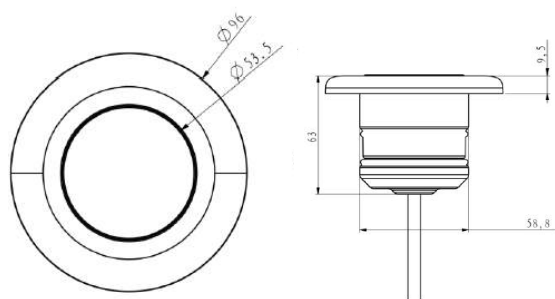

2 Inch Pressing

HT203

Dimensions :

Detailed Features:

- ✓ Made of super bright LED with high quality up to 7w.
- ✓ The technology of True PWM is adopted.
- ✓ Acid-proof, alkali-proof and UV resistant.
- ✓ The lamp is filled with epoxy inside, which make it 100% waterproof.
- ✓ Low power consumption, high stability.
- ✓ Supports 16 different kinds of color changing programs.
- ✓ Long working life up to 60,000 hours.
- ✓ 316 Stainless Steel.
- ✓ 2 inch socket pipe pressing installation, suitable for spa and fountain.
- ✓ Compatible with remote controller RC01/RC03/RC04
- ✓ Diameter 9.6 cm.
- ✓ Cable 4meters