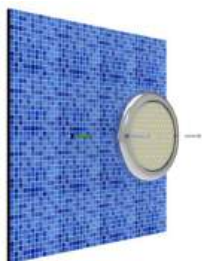

**High Class Stainless steel design!
Well fitting for the Concrete Pools.**

HT202