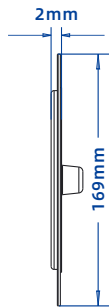

Ultra FLAT WALL MOUNTED LIGHT

HT009C

RGB	900LM/18W	1150LM/23W
WHITE	2100LM/21W	2600LM/26W

HT219S

RGB	250 LM/5 W
WHITE	600 LM/6 W

HT219M

RGB	500 LM/10 W
WHITE	1100 LM/11 W

HT219L