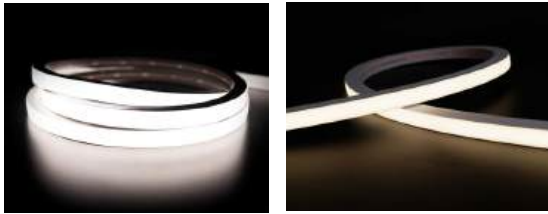

warm white

White light strip

Dark white