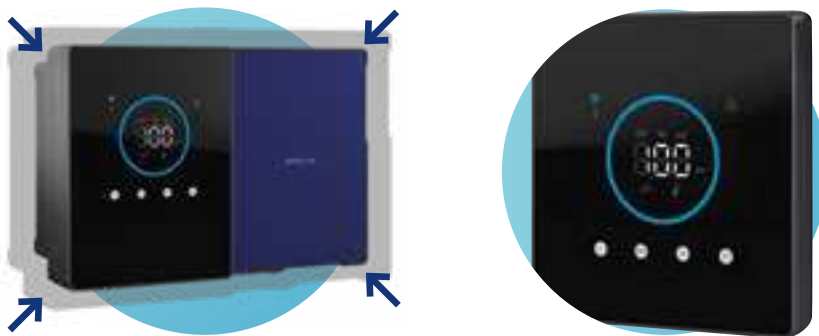

Scan to learn more

BUILT TO LAST AND ADAPT TO EVERY SITUATION

Available in 3 power ratings, each in a standard or scalable version, Clear Connect can be adapted to suit any pool. The scalable version offers the option of adding pH and ORP control for complete water treatment.

Its cell is transparent, making it easy to check the condition of the high-durability electrode (between 8,000 and 10,000 hours).

EASY TO INSTALL, SIMPLE TO USE

Its compact, stylish casing can be easily installed in any type of pool pad. In the scalable version, the pH and ORP functions come pre-configured for faster installation of the optional kits.

The interface has been designed to provide key information at a glance, while the Fluidra Pool application makes advanced configuration easy thanks to its intuitive navigation.

DESIGNED FOR OPTIMUM BATHING COMFORT