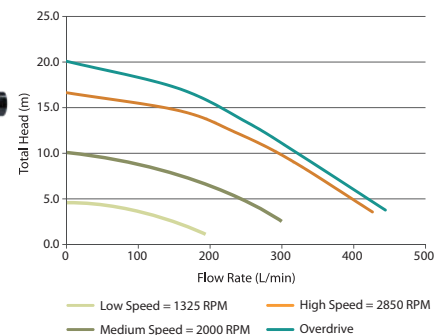

VIRON P320 XT