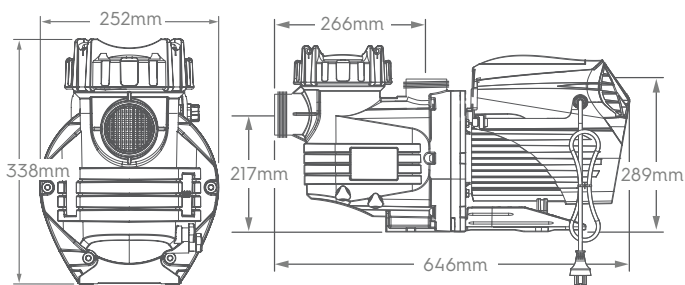

DIMENSIONS

SPECIFICATIONS

MODEL NAME	MODEL NO.	VOLTS	PHASE	INPUT WATTS	FULL LOAD AMPS	FLOW RATE @ 8 M/H	CONNS "MM"	ENERGY CONSUMPTION (KWH/Y)	ENERGY STAR RATING
VIRON P320C XT MKII	11547	240	Single	1250	7.5	303lpm	40/50	514	6
VIRON P520C XT MKII	11548	240	Single	1800	8.0	580lpm	50/65	734	4.5