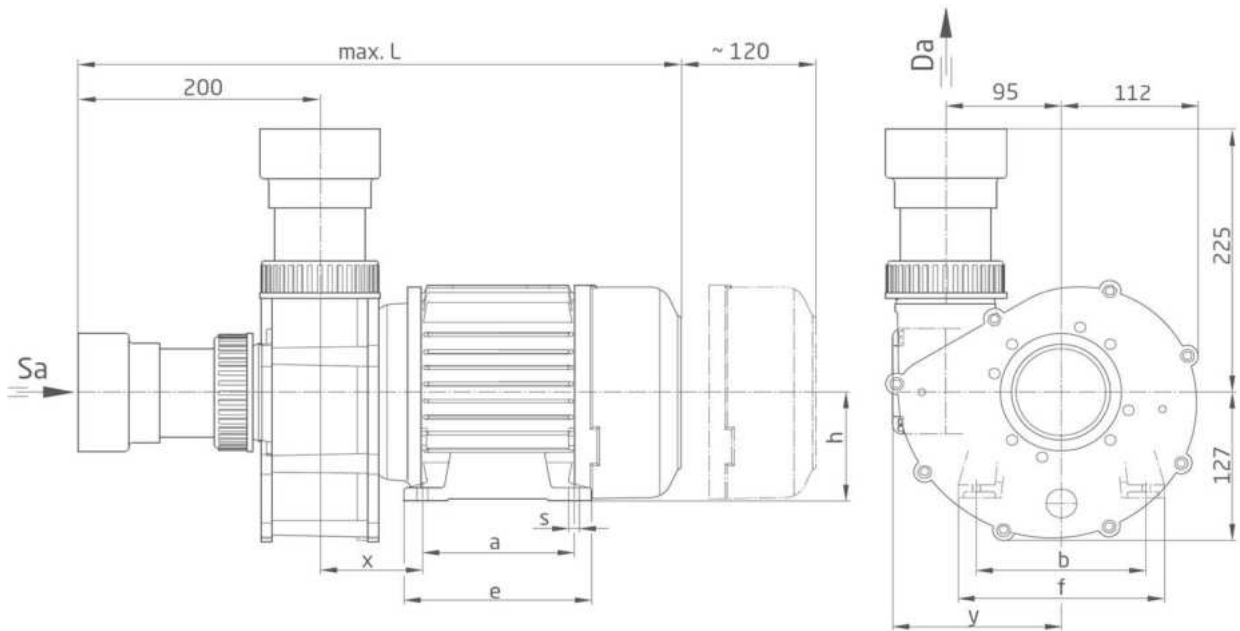

Bellow type mechanical seal.
Motor shaft has no contact to water.
Discharge outlet swivel gradually
Pump casing is PPE GF30
Providing maximum safety
Highest Efficiency
As corrosive resistance.

Pool Technology	40	60	74
Inlet/Outlet (in)	4"/4"	4"/4"	4"/4"
Rated Current (A)	10	13	17
Power Input, kw	1.90	3.00	3.45
Power Output, kw	1.60	2.20	3.00
Weight (kg)	18.0	20.0	40.0

Dimension

	a	b	e	f	h	s	x	y	L
21-81/31 RG 1~	125	140	155	170	90	9	85	139	498
21-81/31 RG 3~	125	140	155	170	90	9	100	139	522
21-81/32 RG 1~	125	140	155	170	90	9	100	139	513
21-81/32 RG 3~	140	160	176	198	100	12	107	155	547
21-81/33 G 3~	140	160	176	195	100	12	107	155	547
21-81/33 G 1~	140	160	176	195	100	12	107	154	567
21-81/33 G 3~	140	160	176	195	100	12	107	155	547
21-81/34 G 1~	140	160	176	195	100	12	107	155	564