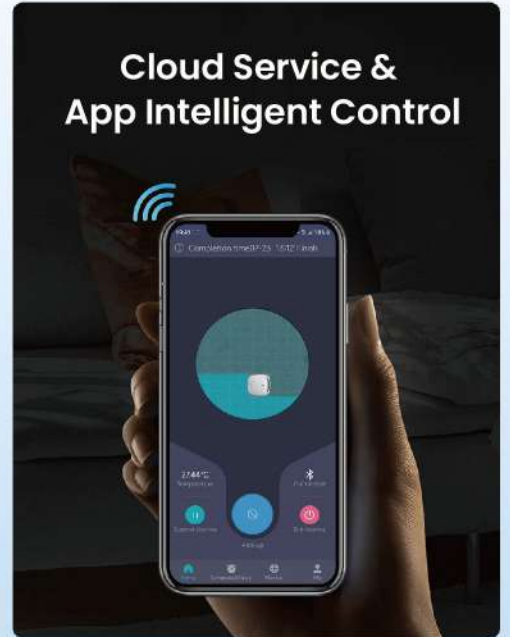

**BATTERY
MODE**

3.5 Hours Battery Life
14,400mAh Swappable Battery

Waterline Lateral Movement

Wall Climbing

Cloud Service & App Intelligent Control

Double-inlet Design

Up to 3.5h Cleaning

14400mAh