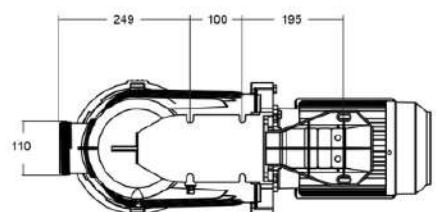

ปั๊มปรับความเร็วรอบ E-Power (EPV)

พร้อมยูเนียน

EPV Series Variable Speed Pumps
Complete Set With Unions

การประหยัดพลังงาน

ปั๊มปรับความเร็วรอบได้ Emaux E-Power ช่วยลดการใช้พลังงานของสระว่ายน้ำ สปา และแหล่งน้ำต่างๆ ด้วยประสิทธิภาพที่สูงขึ้น จึงช่วยลดการใช้งานเกินความจำเป็นและลดต้นทุนการบำรุงรักษาอุปกรณ์

การประหยัดพลังงานทำได้โดยตั้งโปรแกรมปั๊มให้ถึงตารางอัตราไหลที่เหมาะสม เมื่อความเร็วของปั๊มลดลง ปริมาณน้ำจะลดลง การลดความเร็วลง 50% จะช่วยลดอัตราไหลลงครึ่งหนึ่ง แต่ในขณะเดียวกันก็ลดการใช้พลังงานลงได้ถึง 85%

คุณสมบัติ

- มอเตอร์แม่เหล็กถาวร (PMM)
- พัดลมระบายความร้อนแบบปิด (TEFC)
- ตะกร้ากรองขนาด 5 ลิตร
- เพลสแตนเลส 316
- ซีลเครื่องกลสแตนเลส 316
- การเชื่อมต่อแบบยูเนียน 2"/2.5"
- มาตรฐานกันน้ำ IPX5

Energy Saving

Emaux E-Power Variable Speed Pump reduces the energy use of your pool, spa, and water features. Thanks to its higher efficiency, it eliminates over-usage and reduces equipment maintenance costs.

The energy saving is achieved by programming the pump to reach the ideal flow rate schedule. As the pump speed is reduced, the water flow drops. A 50% reduction in speed cuts the flow rate by half, but at the same time reduces the power consumption by up to 85%.

FEATURES

- Permanent Magnet Motor (PMM)
- Totally Enclosed Fan Cooled (TEFC)
- 5L Strainer Basket
- 316 Stainless Steel Shaft
- 316 Stainless Steel Mechanical Seal
- 2"/2.5" Union Connection
- IPX5 Waterproof Standard

EPV150 230V-50Hz/60Hz