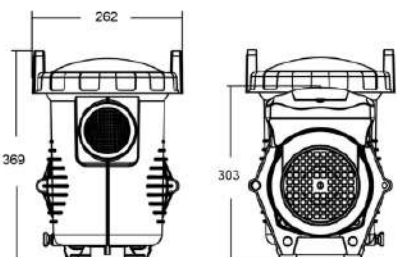

ปั๊มปรับความเร็วรอบ E-Power (EPV)

พร้อมยูเนียน

EPV Series Variable Speed Pumps
Complete Set With Unions

การประหยัดพลังงาน

ปั๊มปรับความเร็วรอบได้ Emaux E-Power ช่วยลดการใช้พลังงานของสระว่ายน้ำ สปา และแหล่งน้ำต่างๆ ด้วยประสิทธิภาพที่สูงขึ้น จึงช่วยลดการใช้งานเกินความจำเป็นและลดต้นทุนการบำรุงรักษาอุปกรณ์

การประหยัดพลังงานทำได้โดยตั้งโปรแกรมปั๊มให้ถึงตารางอัตราไหลที่เหมาะสม เมื่อความเร็วของปั๊มลดลง ปริมาณน้ำจะลดลง การลดความเร็วลง 50% จะช่วยลดอัตราไหลลงครึ่งหนึ่ง แต่ในขณะเดียวกันก็ลดการใช้พลังงานลงได้ถึง 85%

คุณสมบัติ

- มอเตอร์แม่เหล็กถาวร (PMM)
- พัดลมระบายความร้อนแบบปิด (TEFC)
- ตะกร้ากรองขนาด 5 ลิตร
- เพลสแตนเลส 316
- ซีลเครื่องกลสแตนเลส 316
- การเชื่อมต่อแบบยูเนียน 2"/2.5"
- มาตรฐานกันน้ำ IPX5

Energy Saving

Emaux E-Power Variable Speed Pump reduces the energy use of your pool, spa, and water features. Thanks to its higher efficiency, it eliminates over-usage and reduces equipment maintenance costs.

The energy saving is achieved by programming the pump to reach the ideal flow rate schedule. As the pump speed is reduced, the water flow drops. A 50% reduction in speed cuts the flow rate by half, but at the same time reduces the power consumption by up to 85%.

FEATURES

- Permanent Magnet Motor (PMM)
- Totally Enclosed Fan Cooled (TEFC)
- 5L Strainer Basket
- 316 Stainless Steel Shaft
- 316 Stainless Steel Mechanical Seal
- 2"/2.5" Union Connection
- IPX5 Waterproof Standard

EPV150 230V-50Hz/60Hz