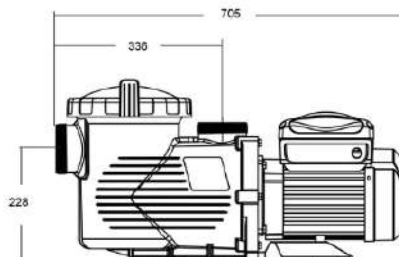

ปั๊มปรับความเร็วรอบ E-Power (EPV)

พร้อมยูเนียน

EPV Series Variable Speed Pumps
Complete Set With Unions

การประหยัดพลังงาน

ปั๊มปรับความเร็วรอบได้ Emaux E-Power ช่วยลดการใช้พลังงานของสระว่ายน้ำ สปา และแหล่งน้ำต่างๆ ด้วยประสิทธิภาพที่สูงขึ้น จึงช่วยลดการใช้งานเกินความจำเป็นและลดต้นทุนการบำรุงรักษาอุปกรณ์

การประหยัดพลังงานทำได้โดยตั้งโปรแกรมปั๊มให้ถึงตารางอัตราไหลที่เหมาะสม เมื่อความเร็วของปั๊มลดลง ปริมาณน้ำจะลดลง การลดความเร็วลง 50% จะช่วยลดอัตราไหลลงครึ่งหนึ่ง แต่ในขณะเดียวกันก็ลดการใช้พลังงานลงได้ถึง 85%

คุณสมบัติ

- มอเตอร์แม่เหล็กถาวร (PMM)
- พัดลมระบายความร้อนแบบปิด (TEFC)
- ตะกร้ากรองขนาด 5 ลิตร
- เพลสแตนเลส 316
- ซีลเครื่องกลสแตนเลส 316
- การเชื่อมต่อแบบยูเนียน 2"/2.5"
- มาตรฐานกันน้ำ IPX5

Energy Saving

Emaux E-Power Variable Speed Pump reduces the energy use of your pool, spa, and water features. Thanks to its higher efficiency, it eliminates over-usage and reduces equipment maintenance costs.

The energy saving is achieved by programming the pump to reach the ideal flow rate schedule. As the pump speed is reduced, the water flow drops. A 50% reduction in speed cuts the flow rate by half, but at the same time reduces the power consumption by up to 85%.

FEATURES

- Permanent Magnet Motor (PMM)
- Totally Enclosed Fan Cooled (TEFC)
- 5L Strainer Basket
- 316 Stainless Steel Shaft
- 316 Stainless Steel Mechanical Seal
- 2"/2.5" Union Connection
- IPX5 Waterproof Standard

EPV150 230V-50Hz/60Hz