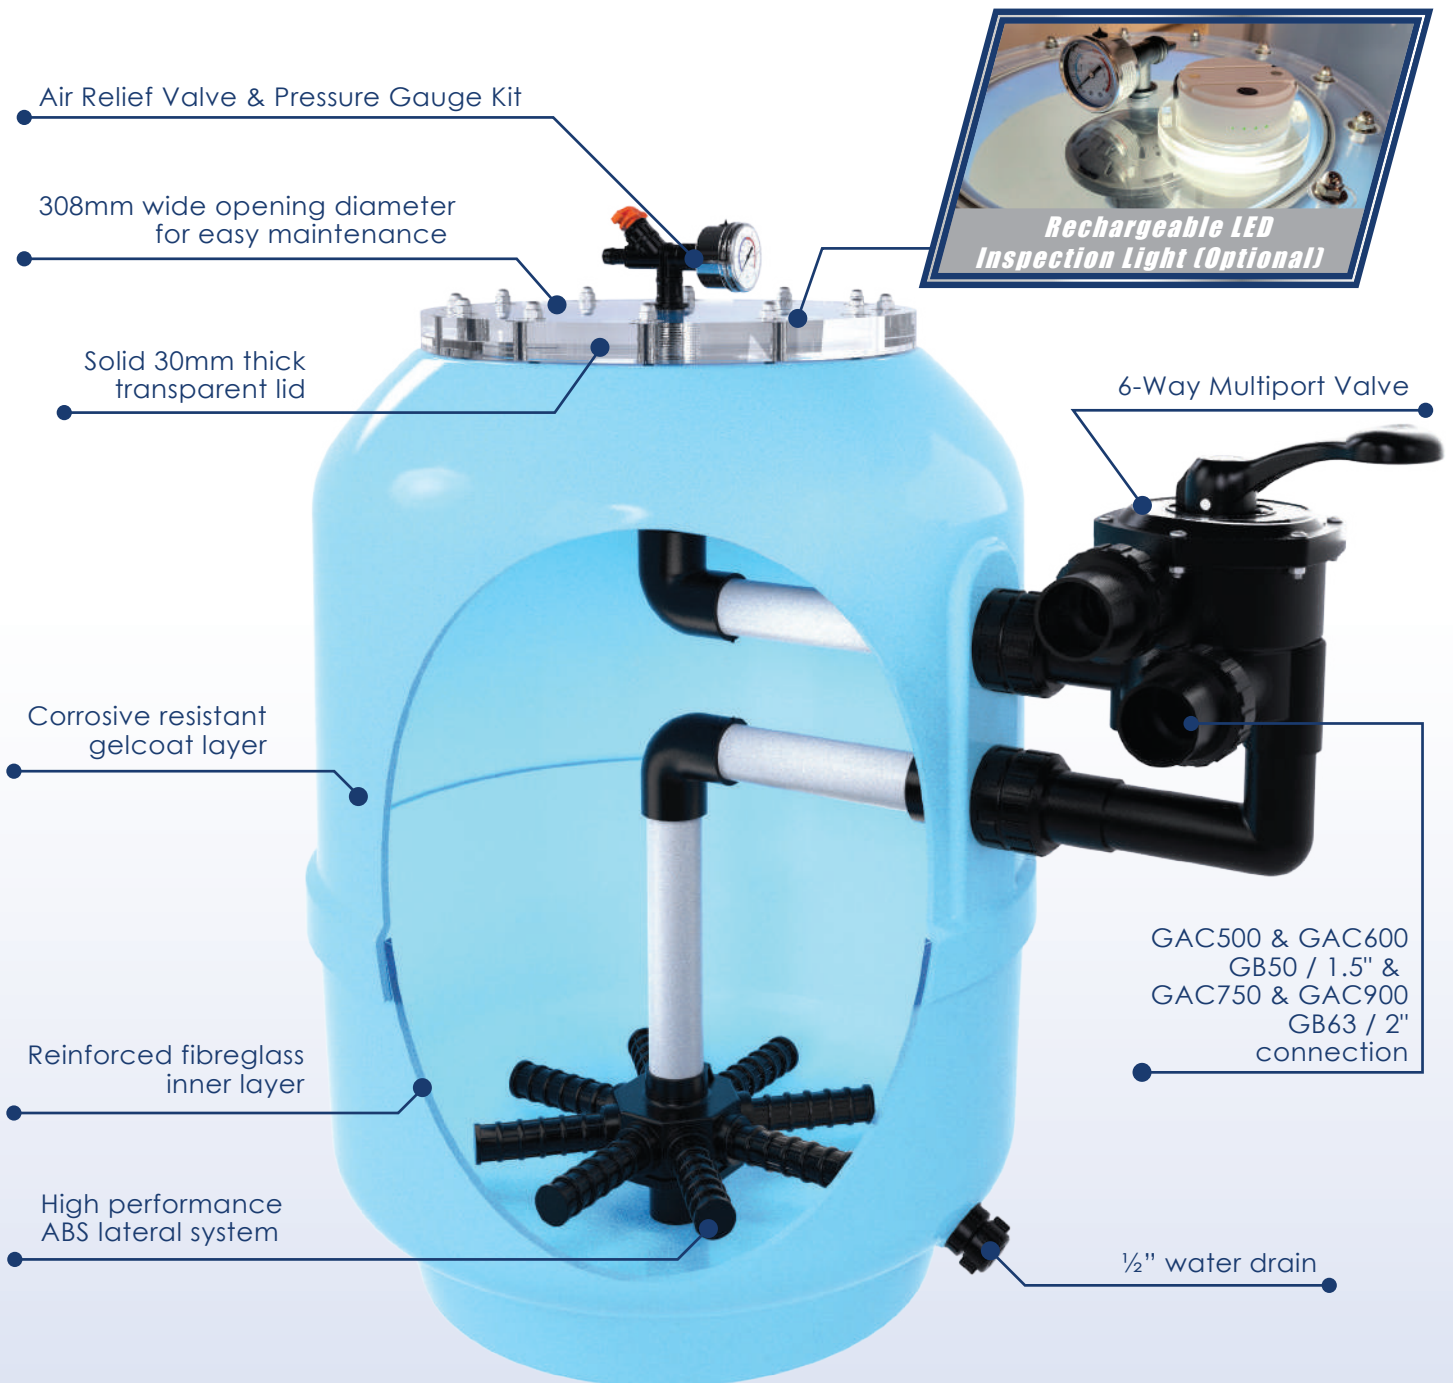

PARAMOUNT AND FLAWLESS QUALITY

GAC SERIES GEL-COAT FILTER

For residential and commercial pools

GAC900

GAC750

GAC600

GAC500

STRIKING AND RELIABLE

Emaux wide opening gelcoat filter is the perfect sand filter for all swimming pool enthusiasts. The flawless gelcoat filter surface is not only eye catching but also corrosion resistant. The transparent wide filter lid provide an exceptional size to monitor and maintain the best filter condition. With the reliable and durable Emaux 6-way valve, this laminated filter is one the most sophisticated sand filter in the market.

ABS lateral system

Solid 30mm thick transparent lid

6-way valve with multiple connection

Air Relief Valve & Pressure Gauge Kit

Tank Material

Gelcoat Fiberglass

Max Operating Pressure

36 psi / 2.5 bar

Max Temperature

43°C (109°F)

Suggested Size of Media

0.5-0.8mm

GAC Filter is equipped with :

1. 6-way multipoint valve
(1.5" for GAC500/GAC600,
2" for GAC750/900)
2. Universal standard of union connection
3. Pressure gauge
4. ABS Lateral system
5. Piping kit