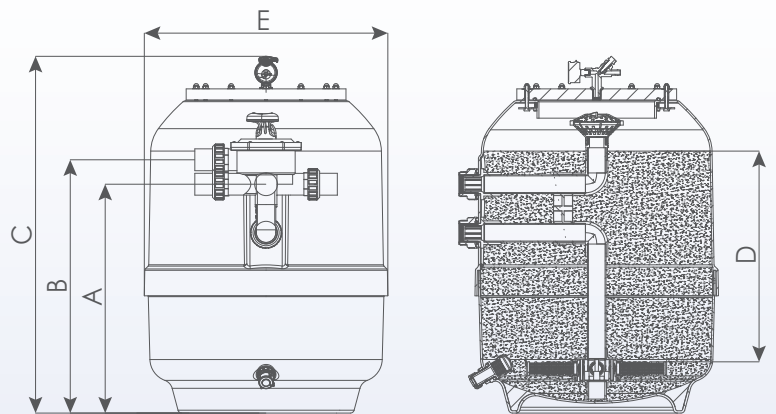

ABS lateral system

Solid 30mm thick transparent lid

6-way valve with multiple connection

Air Relief Valve & Pressure Gauge Kit

Tank Material

Gelcoat Fiberglass

Max Operating Pressure

36 psi / 2.5 bar

Max Temperature

43°C (109°F)

Suggested Size of Media

0.5-0.8mm

GAC Filter is equipped with :

1. 6-way multipoint valve
(1.5" for GAC500/GAC600,
2" for GAC750/900)
2. Universal standard of union connection
3. Pressure gauge
4. ABS Lateral system
5. Piping kit

Optional Accessorie:

Code	Description
440650017	Type-C charging LED light, Battery capacity 4500mAh

Product Information:

Code	Model	Filter Area		Max Flow Rate			Sand		In / Outlet Connections		A	B	C	D	E
		ft ²	m ²	gpm	lpm	m ³ /h	lbs	kgs	GB (mm)	ANSI					
9015704	GAC500	2.1	0.2	44	166	10	220	100	GB50	1.5"	510	573	822	310	526
9015701	GAC600	3	0.28	62	233	14	440	200	GB50	1.5"	590	653	920	420	627
9015702	GAC750	4.7	0.44	97	367	22	1060	480	GB63	2"	880	966	1211	650	782
9015703	GAC900	6.9	0.64	141	531	32	1655	750	GB63	2"	964	1050	1334	725	922