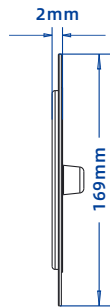

Ultra FLAT 316SS WALL MOUNTED LIGHT

HT009C

RGB	900LM/18W	1150LM/23W
WHITE	2100LM/21W	2600LM/26W

HT219S

RGB	250 LM/5 W
WHITE	600 LM/6 W

HT219M

RGB	500 LM/10 W
WHITE	1100 LM/11 W

HT219L

RGB	900LM/18W	1150LM/23W
WHITE	2100LM/21W	2600LM/26W

MODEL	Description of goods	POWER/INPUT		LUMEN		CONTROL
		RGB	WHITE(W)	RGB	WHITE(W)	
HT009C	Ultra Flat PC Wall Mounted 252 LEDS	18W/12V	21W/12V	900 LM	2100 LM	DMX
	Ultra Flat PC Wall Mounted 324 LEDS	23W/12V	26W/12V	1150 LM	2600 LM	
HT219S	Ultra Flat 316SS Wall Mounted 54 LEDS	5W/12V	6W/12V	250 LM	600 LM	
HT219M	Ultra Flat 316SS Wall Mounted 162 LEDS	10W/12V	11W/12V	500 LM	1100 LM	
HT219L	Ultra Flat 316SS Wall Mounted 252 LEDS	18W/12V	21W/12V	900 LM	2100 LM	
	Ultra Flat 316SS Wall Mounted 324 LEDS	23W/12V	26W/12V	1150 LM	2600 LM	