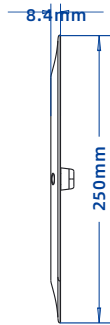

Ultra FLAT 316SS WALL MOUNTED LIGHT

HT009C

RGB	900LM/18W	1150LM/23W
WHITE	2100LM/21W	2600LM/26W

HT219S

RGB	250 LM/5 W
WHITE	600 LM/6 W

HT219M

RGB	500 LM/10 W
WHITE	1100 LM/11 W

HT219L

RGB	900LM/18W	1150LM/23W
WHITE	2100LM/21W	2600LM/26W

MODEL	Description of goods	POWER/INPUT		LUMEN		CONTROL
		RGB	WHITE(W)	RGB	WHITE(W)	
HT009C	Ultra Flat PC Wall Mounted 252 LEDS	18W/12V	21W/12V	900 LM	2100 LM	DMX
	Ultra Flat PC Wall Mounted 324 LEDS	23W/12V	26W/12V	1150 LM	2600 LM	
HT219S	Ultra Flat 316SS Wall Mounted 54 LEDS	5W/12V	6W/12V	250 LM	600 LM	
HT219M	Ultra Flat 316SS Wall Mounted 162 LEDS	10W/12V	11W/12V	500 LM	1100 LM	
HT219L	Ultra Flat 316SS Wall Mounted 252 LEDS	18W/12V	21W/12V	900 LM	2100 LM	
	Ultra Flat 316SS Wall Mounted 324 LEDS	23W/12V	26W/12V	1150 LM	2600 LM	