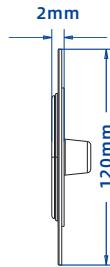

Ultra FLAT 316SS WALL MOUNTED LIGHT

HT009C

RGB	900LM/18W	1150LM/23W
WHITE	2100LM/21W	2600LM/26W

HT219S

RGB	250 LM/5 W
WHITE	600 LM/6 W

HT219M

RGB	500 LM/10 W
WHITE	1100 LM/11 W

HT219L

RGB	900LM/18W	1150LM/23W
WHITE	2100LM/21W	2600LM/26W

MODEL	Description of goods	POWER/INPUT		LUMEN		CONTROL
		RGB	WHITE(W)	RGB	WHITE(W)	
HT009C	Ultra Flat PC Wall Mounted 252 LEDS	18W/12V	21W/12V	900 LM	2100 LM	DMX
	Ultra Flat PC Wall Mounted 324 LEDS	23W/12V	26W/12V	1150 LM	2600 LM	
HT219S	Ultra Flat 316SS Wall Mounted 54 LEDS	5W/12V	6W/12V	250 LM	600 LM	
HT219M	Ultra Flat 316SS Wall Mounted 162 LEDS	10W/12V	11W/12V	500 LM	1100 LM	
HT219L	Ultra Flat 316SS Wall Mounted 252 LEDS	18W/12V	21W/12V	900 LM	2100 LM	
	Ultra Flat 316SS Wall Mounted 324 LEDS	23W/12V	26W/12V	1150 LM	2600 LM	