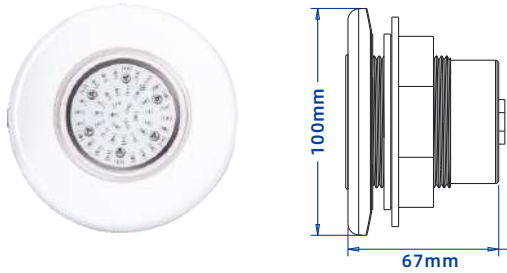

2 Inch Pressing

HT203

Dimensions :

Detailed Features:

- ✓ Made of super bright LED with high quality up to 7w.
- ✓ The technology of True PWM is adopted.
- ✓ Acid-proof, alkali-proof and UV resistant.
- ✓ The lamp is filled with epoxy inside, which make it 100% waterproof.
- ✓ Low power consumption, high stability.
- ✓ Supports 16 different kinds of color changing programs.
- ✓ Long working life up to 60,000 hours.
- ✓ 316 Stainless Steel.
- ✓ 2 inch socket pipe pressing installation, suitable for spa and fountain.
- ✓ Compatible with remote controller RC01/RC03/RC04
- ✓ Diameter 9.6 cm.
- ✓ Cable 4meters

Specification :

● RGB	250 LM/5 W
○ WHITE	700 LM/7 W

Remark: Warm White 2700K, Cool White 6500K

2 Inch Threading

HT026C

Specification :

● RGB	300 LM/6 W
○ WHITE	700 LM/7 W

Remark: Warm White 2700K, Cool White 6500K

Detailed Features:

- ✓ High technology electronic controlled light based on LED's in three colors: red, green and blue.
- ✓ The LED's can also be warm white only or natural white only.
- ✓ The technology of True PWM is adopted.
- ✓ The lights fit into standard pool 2" fittings. It can be threaded into the 2" female-thread conduit/pipe. Suitable for spa and fountain.
- ✓ The light can be fixed on concrete or stone wall pools, thin wall pools, fiberglass wall pools, metal wall pools, or wooden wall pools with liner.
- ✓ Acid-proof, alkali-proof and UV resistant.
- ✓ The lamp is filled with epoxy inside, which make it 100% waterproof.
- ✓ Low power consumption, high stability.
- ✓ Supports 16 different kinds of color changing programs.
- ✓ Long working life up to 60,000 hours.
- ✓ PC Material.
- ✓ Compatible with remote controller RC01/RC03/RC04
- ✓ Diameter 10 cm.
- ✓ Cable 4meters