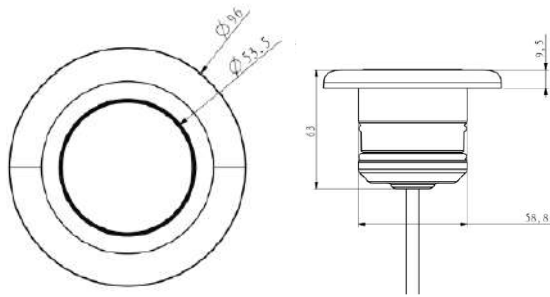

2 Inch Pressing

HT203

Dimensions :

Detailed Features:

- ✓ Made of super bright LED with high quality up to 7w.
- ✓ The technology of True PWM is adopted.
- ✓ Acid-proof, alkali-proof and UV resistant.
- ✓ The lamp is filled with epoxy inside, which make it 100% waterproof.
- ✓ Low power consumption, high stability.
- ✓ Supports 16 different kinds of color changing programs.
- ✓ Long working life up to 60,000 hours.
- ✓ 316 Stainless Steel.
- ✓ 2 inch socket pipe pressing installation, suitable for spa and fountain.
- ✓ Compatible with remote controller RC01/RC03/RC04
- ✓ Diameter 9.6 cm.
- ✓ Cable 4meters

Specification :

● RGB	250 LM/5 W
○ WHITE	700 LM/7 W

Remark: Warm White 2700K, Cool White 6500K

2 Inch Threading

HT026C

Specification :

● RGB	300 LM/6 W
○ WHITE	700 LM/7 W

Remark: Warm White 2700K, Cool White 6500K

Detailed Features:

- ✓ High technology electronic controlled light based on LED's in three colors: red, green and blue.
- ✓ The LED's can also be warm white only or natural white only.
- ✓ The technology of True PWM is adopted.
- ✓ The lights fit into standard pool 2" fittings. It can be threaded into the 2" female-thread conduit/pipe. Suitable for spa and fountain.
- ✓ The light can be fixed on concrete or stone wall pools, thin wall pools, fiberglass wall pools, metal wall pools, or wooden wall pools with liner.
- ✓ Acid-proof, alkali-proof and UV resistant.
- ✓ The lamp is filled with epoxy inside, which make it 100% waterproof.
- ✓ Low power consumption, high stability.
- ✓ Supports 16 different kinds of color changing programs.
- ✓ Long working life up to 60,000 hours.
- ✓ PC Material.
- ✓ Compatible with remote controller RC01/RC03/RC04
- ✓ Diameter 10 cm.
- ✓ Cable 4meters