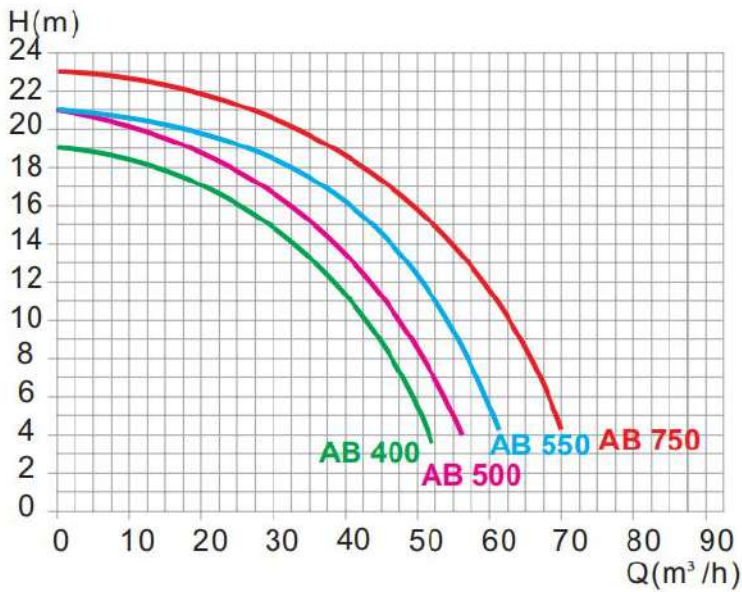

AB

PROFESSIONAL HOT SPRING AND POOL PUMP

AB Pump are suitable for :

- ✓ Residential Pool
- ✓ Commercial Pool
- ✓ Hot Spring Pool & Spa

AB SERIES PUMP

FEATURES:

- IP55 waterproof standard
- Big flow rate
- Maximum working pressure up to 7kg/cm²
- 316 stainless steel shaft
- Graphite/ceramic mechanical seal
- Suitable for maximum hot water temperature up to 70°C
- Motor Speed 2850 RPM

PUMP PERFORMANCE CURVE:

PUMP DIMENSION:

SPECIFICATION AND SIZE:

Model	Voltage	Connection Size	Power	Rotational Speed	L(mm)
AB400	380V	2.5"	3.0KW	2850	750
AB500	380V	2.5"	3.8KW	2850	750
AB550	380V	2.5"/3"	4.0KW	2850	770
AB750	380V	2.5"/3"	5.5KW	2850	780