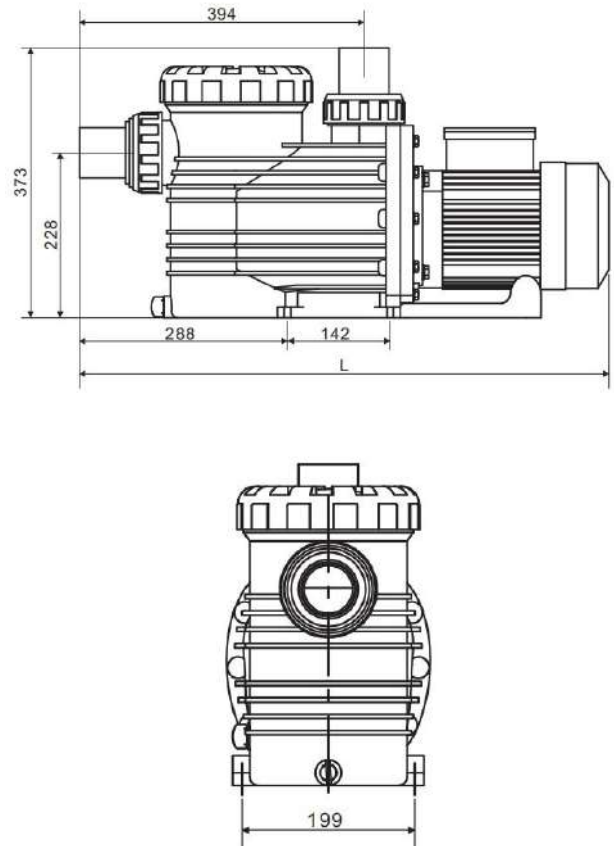

AB

PROFESSIONAL HOT SPRING AND POOL PUMP

AB Pump are suitable for :

- ✓ Residential Pool
- ✓ Commercial Pool
- ✓ Hot Spring Pool & Spa

AB SERIES PUMP

FEATURES:

- IP55 waterproof standard
- Big flow rate
- Maximum working pressure up to 7kg/cm²
- 316 stainless steel shaft
- Graphite/ceramic mechanical seal
- Suitable for maximum hot water temperature up to 70°C
- Motor Speed 2850 RPM

PUMP PERFORMANCE CURVE:

PUMP DIMENSION:

SPECIFICATION AND SIZE:

Model	Voltage	Connection Size	Power	Rotational Speed	L(mm)
AB400	380V	2.5"	3.0KW	2850	750
AB500	380V	2.5"	3.8KW	2850	750
AB550	380V	2.5"/3"	4.0KW	2850	770
AB750	380V	2.5"/3"	5.5KW	2850	780