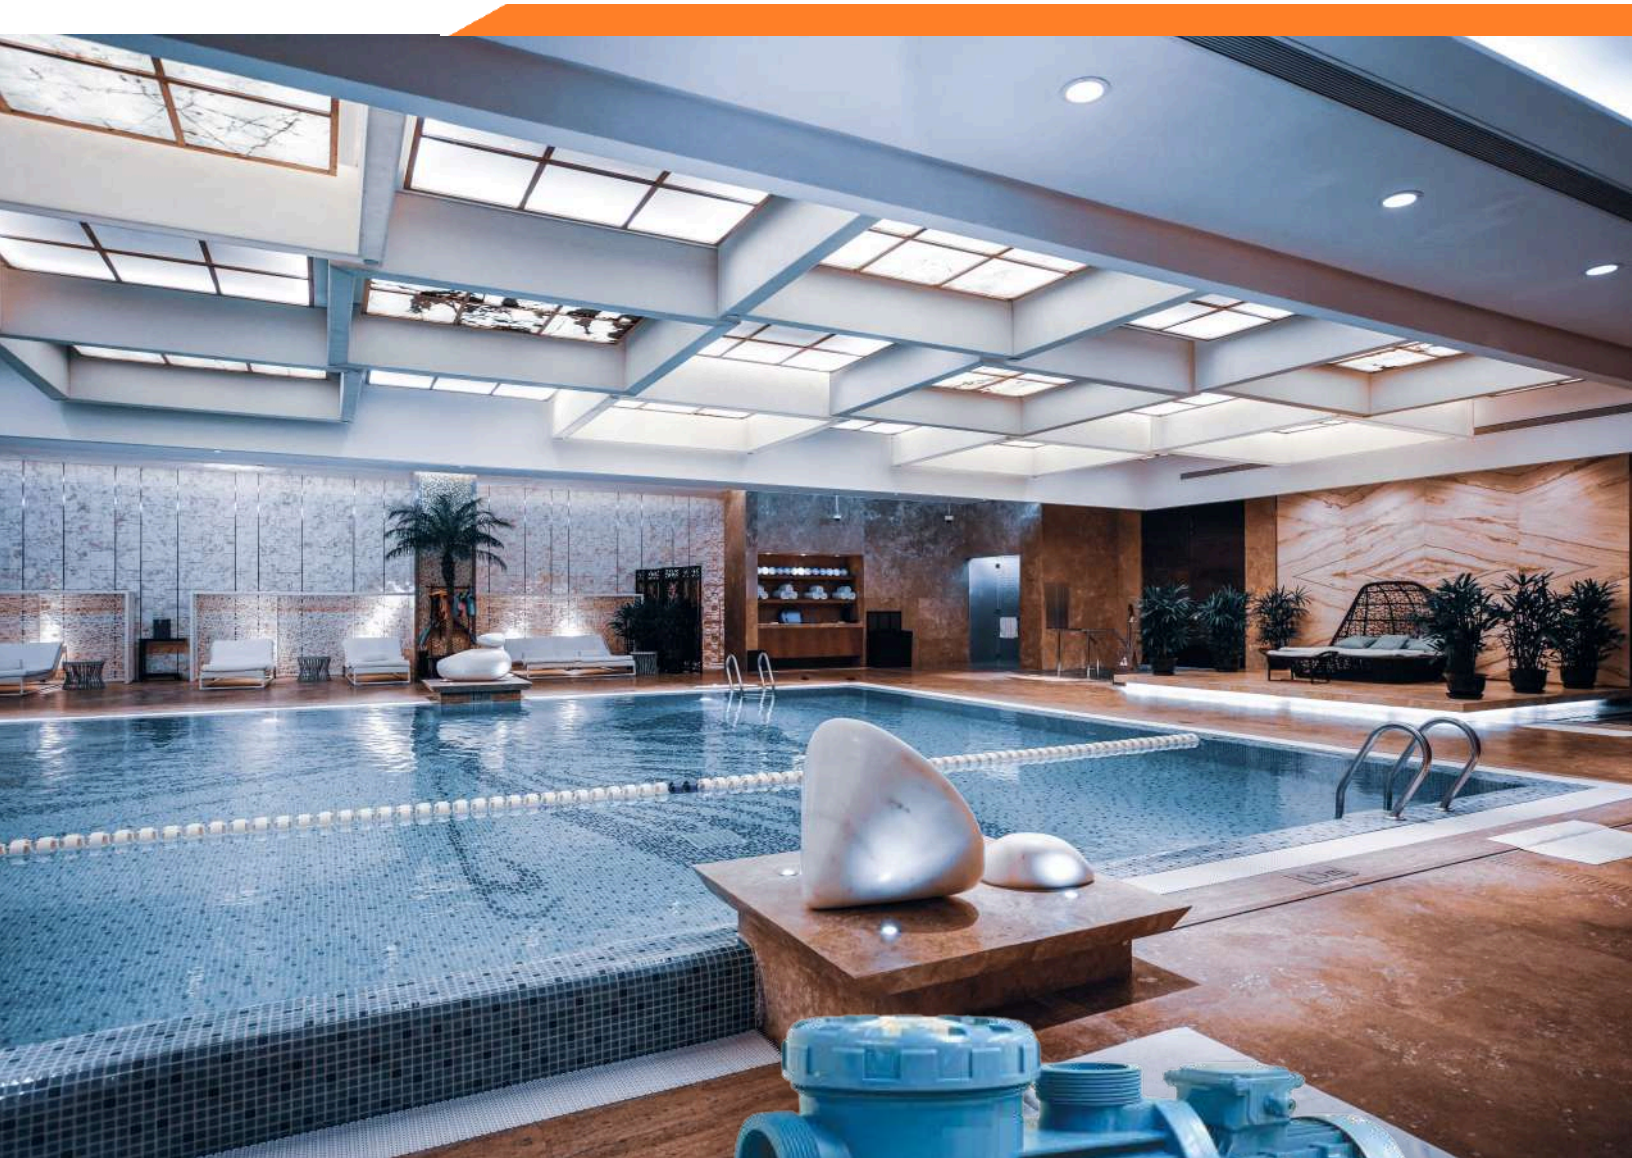

AB

PROFESSIONAL HOT SPRING AND POOL PUMP

AB Pump are suitable for :

- ✓ Residential Pool
- ✓ Commercial Pool
- ✓ Hot Spring Pool & Spa

AB SERIES PUMP

FEATURES:

- IP55 waterproof standard
- Big flow rate
- Maximum working pressure up to 7kg/cm²
- 316 stainless steel shaft
- Graphite/ceramic mechanical seal
- Suitable for maximum hot water temperature up to 70°C
- Motor Speed 2850 RPM