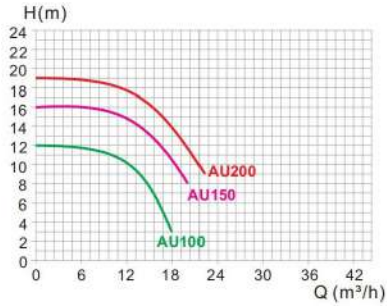

PUMP PERFORMANCE CURVE:

PUMP DIMENSION:

SPECIFICATION AND SIZE:

Model	Voltage	Connection Size	Power	Weight	L(mm)	W(mm)	H(mm)
AU100	220V	50mm	0.75KW	15.2kg	528.5	220	300
AU150	220V	50mm	1.1KW	15.6kg	528.5	220	300
AU200	220V	50mm	1.5KW	16.0kg	528.5	220	300

AK SERIES PUMP

FEATURES:

- IP55 waterproof standard
- Big flow rate.
- Quiet.
- Maximum working pressure up to 6kg/cm²
- 316 stainless steel shaft
- Graphite/ceramic mechanical seal
- Suitable for maximum hot water temperature up to 70°C
- Motor Speed 2850 RPM

PUMP PERFORMANCE CURVE:

PUMP DIMENSION:

SPECIFICATION AND SIZE:

Model	Voltage	Connection Size	Power	Weight	L(mm)	W(mm)	H(mm)
AK150	220V	63mm	1.1KW	20.8kg	700	221	378
AK200	220V	63mm	1.5KW	22.0kg	700	221	378
AK300	220V/380V	63mm	2.2KW	24.0kg	700	221	378
AK350	380V	63mm	2.6KW	25.0kg	700	221	378