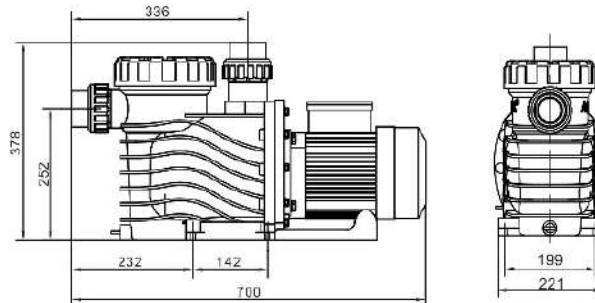

PUMP PERFORMANCE CURVE:

PUMP DIMENSION:

SPECIFICATION AND SIZE:

Model	Voltage	Connection Size	Power	Weight	L(mm)	W(mm)	H(mm)
AU100	220V	50mm	0.75KW	15.2kg	528.5	220	300
AU150	220V	50mm	1.1KW	15.6kg	528.5	220	300
AU200	220V	50mm	1.5KW	16.0kg	528.5	220	300

AK SERIES PUMP

FEATURES:

- IP55 waterproof standard
- Big flow rate.
- Quiet.
- Maximum working pressure up to 6kg/cm²
- 316 stainless steel shaft
- Graphite/ceramic mechanical seal
- Suitable for maximum hot water temperature up to 70°C
- Motor Speed 2850 RPM

PUMP PERFORMANCE CURVE:

PUMP DIMENSION:

SPECIFICATION AND SIZE:

Model	Voltage	Connection Size	Power	Weight	L(mm)	W(mm)	H(mm)
AK150	220V	63mm	1.1KW	20.8kg	700	221	378
AK200	220V	63mm	1.5KW	22.0kg	700	221	378
AK300	220V/380V	63mm	2.2KW	24.0kg	700	221	378
AK350	380V	63mm	2.6KW	25.0kg	700	221	378