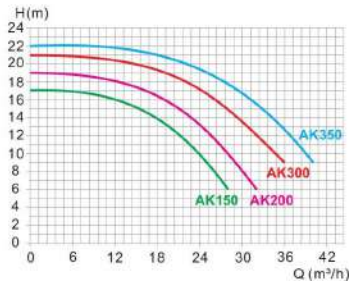

PUMP PERFORMANCE CURVE:

PUMP DIMENSION:

SPECIFICATION AND SIZE:

Model	Voltage	Connection Size	Power	Weight	L(mm)	W(mm)	H(mm)
AU100	220V	50mm	0.75KW	15.2kg	528.5	220	300
AU150	220V	50mm	1.1KW	15.6kg	528.5	220	300
AU200	220V	50mm	1.5KW	16.0kg	528.5	220	300

PUMP PERFORMANCE CURVE:

PUMP DIMENSION:

SPECIFICATION AND SIZE:

Model	Voltage	Connection Size	Power	Weight	L(mm)	W(mm)	H(mm)
AK150	220V	63mm	1.1KW	20.8kg	700	221	378
AK200	220V	63mm	1.5KW	22.0kg	700	221	378
AK300	220V/380V	63mm	2.2KW	24.0kg	700	221	378
AK350	380V	63mm	2.6KW	25.0kg	700	221	378