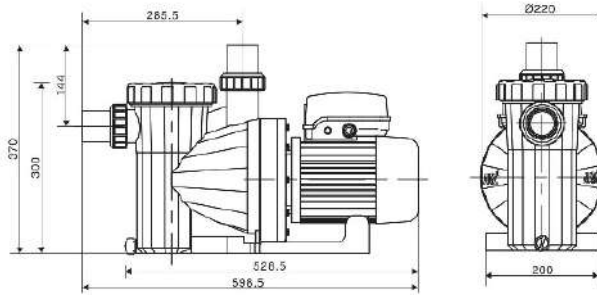

PUMP PERFORMANCE CURVE:

PUMP DIMENSION:

SPECIFICATION AND SIZE:

Model	Voltage	Connection Size	Power	Weight	L(mm)	W(mm)	H(mm)
AU100	220V	50mm	0.75KW	15.2kg	528.5	220	300
AU150	220V	50mm	1.1KW	15.6kg	528.5	220	300
AU200	220V	50mm	1.5KW	16.0kg	528.5	220	300

AK SERIES PUMP

FEATURES:

- IP55 waterproof standard
- Big flow rate.
- Quiet.
- Maximum working pressure up to 6kg/cm²
- 316 stainless steel shaft
- Graphite/ceramic mechanical seal
- Suitable for maximum hot water temperature up to 70°C
- Motor Speed 2850 RPM

PUMP PERFORMANCE CURVE:

PUMP DIMENSION:

SPECIFICATION AND SIZE:

Model	Voltage	Connection Size	Power	Weight	L(mm)	W(mm)	H(mm)
AK150	220V	63mm	1.1KW	20.8kg	700	221	378
AK200	220V	63mm	1.5KW	22.0kg	700	221	378
AK300	220V/380V	63mm	2.2KW	24.0kg	700	221	378
AK350	380V	63mm	2.6KW	25.0kg	700	221	378