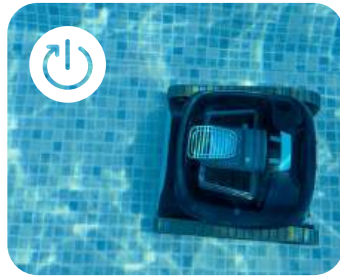

### The Same Unmatched Dolphin Performance - Now Cordless!

Discover the Dolphin LIBERTY 400 with its new cordless design for unmatched agility, and inductive charging. The LIBERTY 400 "Eco Mode" will keep your pool clean all week long with short and efficient cleaning cycles. While the "Cycle Selector" will let you choose between floor-only or floor and walls cleaning, you can use the Click-Up™ for super-easy removal from the pool.

The LIBERTY 400 also includes the MyDolphin™ Plus app for easy control and cleaning programs setup.

Using powerful, intensive scrubbing action and a superior filtration system, you can get the same reliability and service you get with other Dolphin products - now cordless!

#### Inductive Charging

Magnetic Connect for super easy snap-in-place and walk-away charging